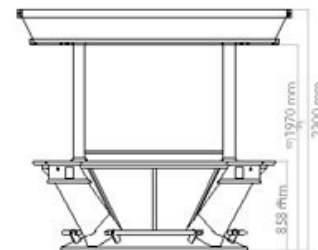

## UFO TS

In time our most recognised electronic roulette evolved to UFO TS. The upgrade includes 17" touch screen monitors and small 7" information screens. Players can now enjoy the game using keyboard or touch screen or combination of both. UFO TS is synergy between the proven classics and modern approach and is designed **to meet the expectations of different players.**