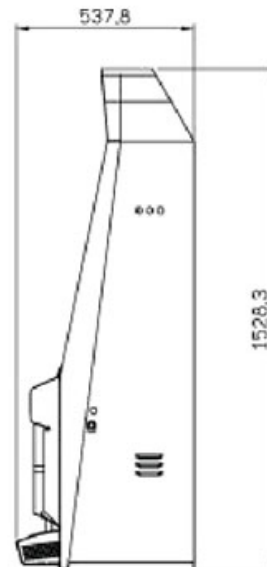

UpRight Touch Line

creating future

UpRight Touch Line

Proven classic upright cabinet design has dual 19" 4:3 displays. Sturdy yet shiny cabinet is adorned with chrome and many lights to attract casino visitors' attention. High quality graphics and sounds attract players which enjoy variety of video slot games. Multi denomination and single reel stop with pressing on touchscreen add to diversity and attractiveness of the game.

Gold Club TOUCH LINE is available as single game video slot or as GAMESTAR multi game with up to nine video games.

Game Details

Reel Configuration	3 x 5
Payback %	86% - 98%
Volatility Index	Low, Medium, High
Pay Line configuration	Up to 20 lines
Bonus Game	0, 1, 2
Free Spins	10, 15, 30 winnings multiplied X 3, X 5
Denomination	Multi denomination