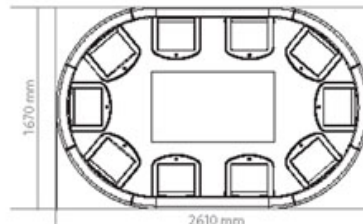

46 inch plasma screen

user interface on the 15" touch screen

1 2 3 4 5 6 7 8 9 10 11 12 13 14 15 16 17 18 19 20

21 22 23 24 25 26 27 28 29 30 31 32 33 34 35 36 37 38 39 40

Basic configuration

multiplayer touchscreen Poker game for 10 players